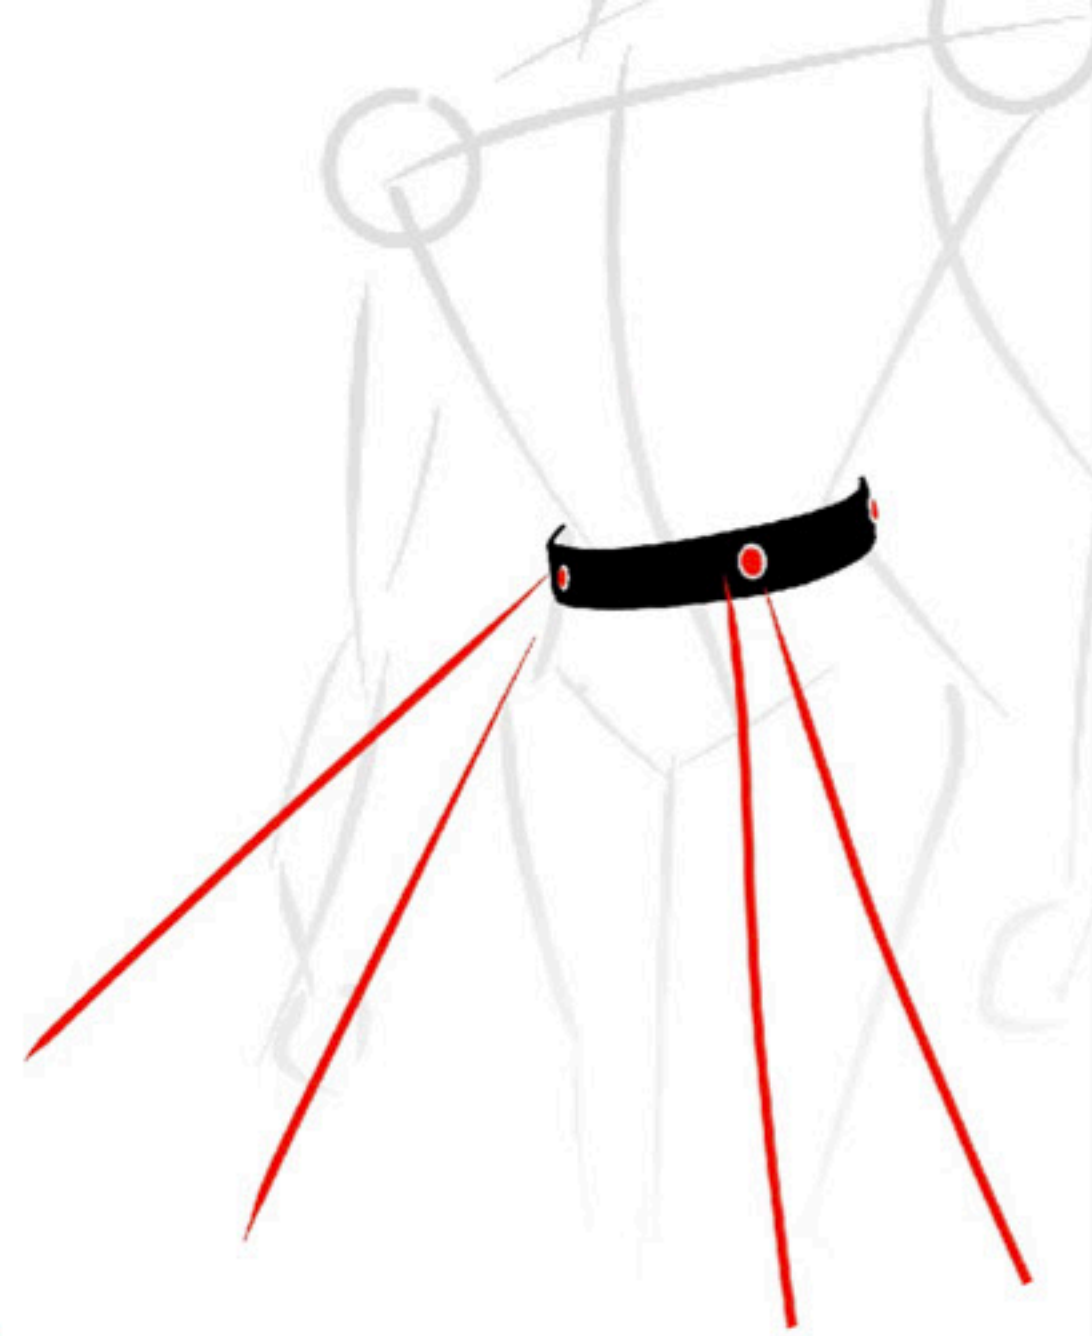

The tech is **cheap and easy to manufacture** and can be programmed for a few different light patterns

A simple projected light may be used to demarcate a persons personal space

Another emergency use case would be to help let a quarantine patient know those around him that he is suspect case, but he has stepped out due to absolute emergency

Deployable PPE for crowded spaces that creates a ring around the user so as to facilitate physical distancing.

Technical PPE concept, called the social distancing belt : an array of light that projects a circle of radius 4 feet around the person to reinforce the idea of social distancing, especially in closed areas like airports, grocery shops etc.

## PERIMETER PROJECTOR

A simple piece of technology that utilises a light projection to help individuals assert their personal space and reinforces the concept of social distancing.

The form of the product is that of a universal clip, which can be attached anywhere the user wants as per their convenience.