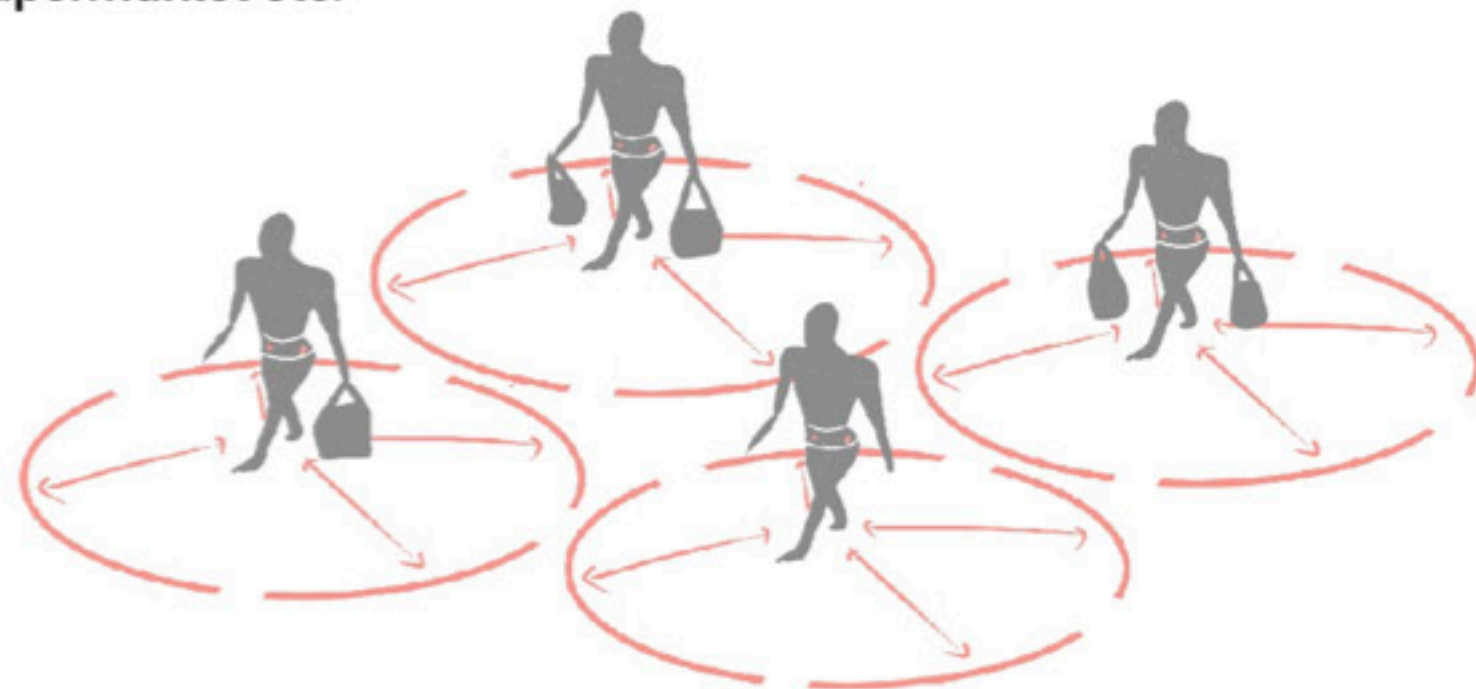

## SOCIAL DISTANCING BELT

Obvious drawback: can work effectively only in dimly lit scenarios.

Instead think of it as a opportunity, to ensure that social distancing happens effectively in closed spaces, like airport, metro station, malls, supermarket etc.

Another emergency use case would be to help let a quarantine patient know those around him that he is suspect case, but he has stepped out due to absolute emergency

Deployable PPE for crowded spaces that creates a ring around the user so as to facilitate physical distancing.

Technical PPE concept, called the social distancing belt : an array of light that projects a circle of radius 4 feet around the person to reinforce the idea of social distancing, especially in closed areas like airports, grocery shops etc.

Off the shelf, ideally to be sold in pairs of 2 (so a person can use it front + front / side by side to create a rough circle around themselves of radius 4ft).

Deployable PPE for crowded spaces that creates a ring around the user so as to facilitate physical distancing.