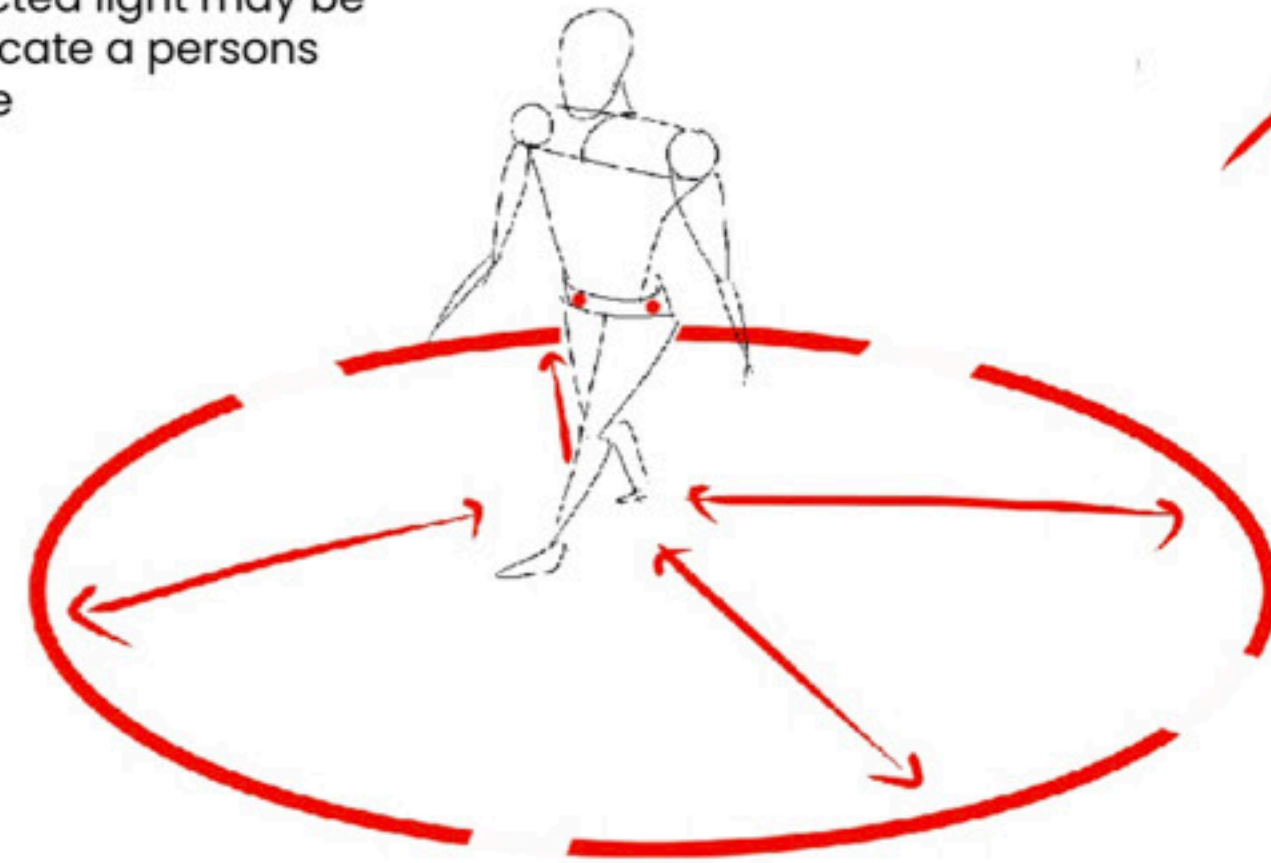

HOW MIGHT WE REINFORCE THE CONCEPT OF A MINIMUM SAFE DISTANCE DURING SOCIAL DISTANCING IN THIS LOCKDOWN PERIOD ?

Such a system of light has been in use for lighting up areas with random light effects during social function, parties, etc on the cheap for a while now

The tech is **cheap and easy to manufacture** and can be programmed for a few different light patterns

A simple projected light may be used to demarcate a persons personal space

SOCIAL DISTANCING BELT

Obvious drawback: can work effectively only in dimly lit scenarios.

Instead think of it as a opportunity, to ensure that social distancing happens effectively in closed spaces, like airport, metro station, malls, supermarket etc.

Another emergency use case would be to help let a quarantine patient know those around him that he is suspect case, but he has stepped out due to absolute emergency

Deployable PPE for crowded spaces that creates a ring around the user so as to facilitate physical distancing.

Technical PPE concept, called the social distancing belt : an array of light that projects a circle of radius 4 feet around the person to reinforce the idea of social distancing, especially in closed areas like airports, grocery shops etc.