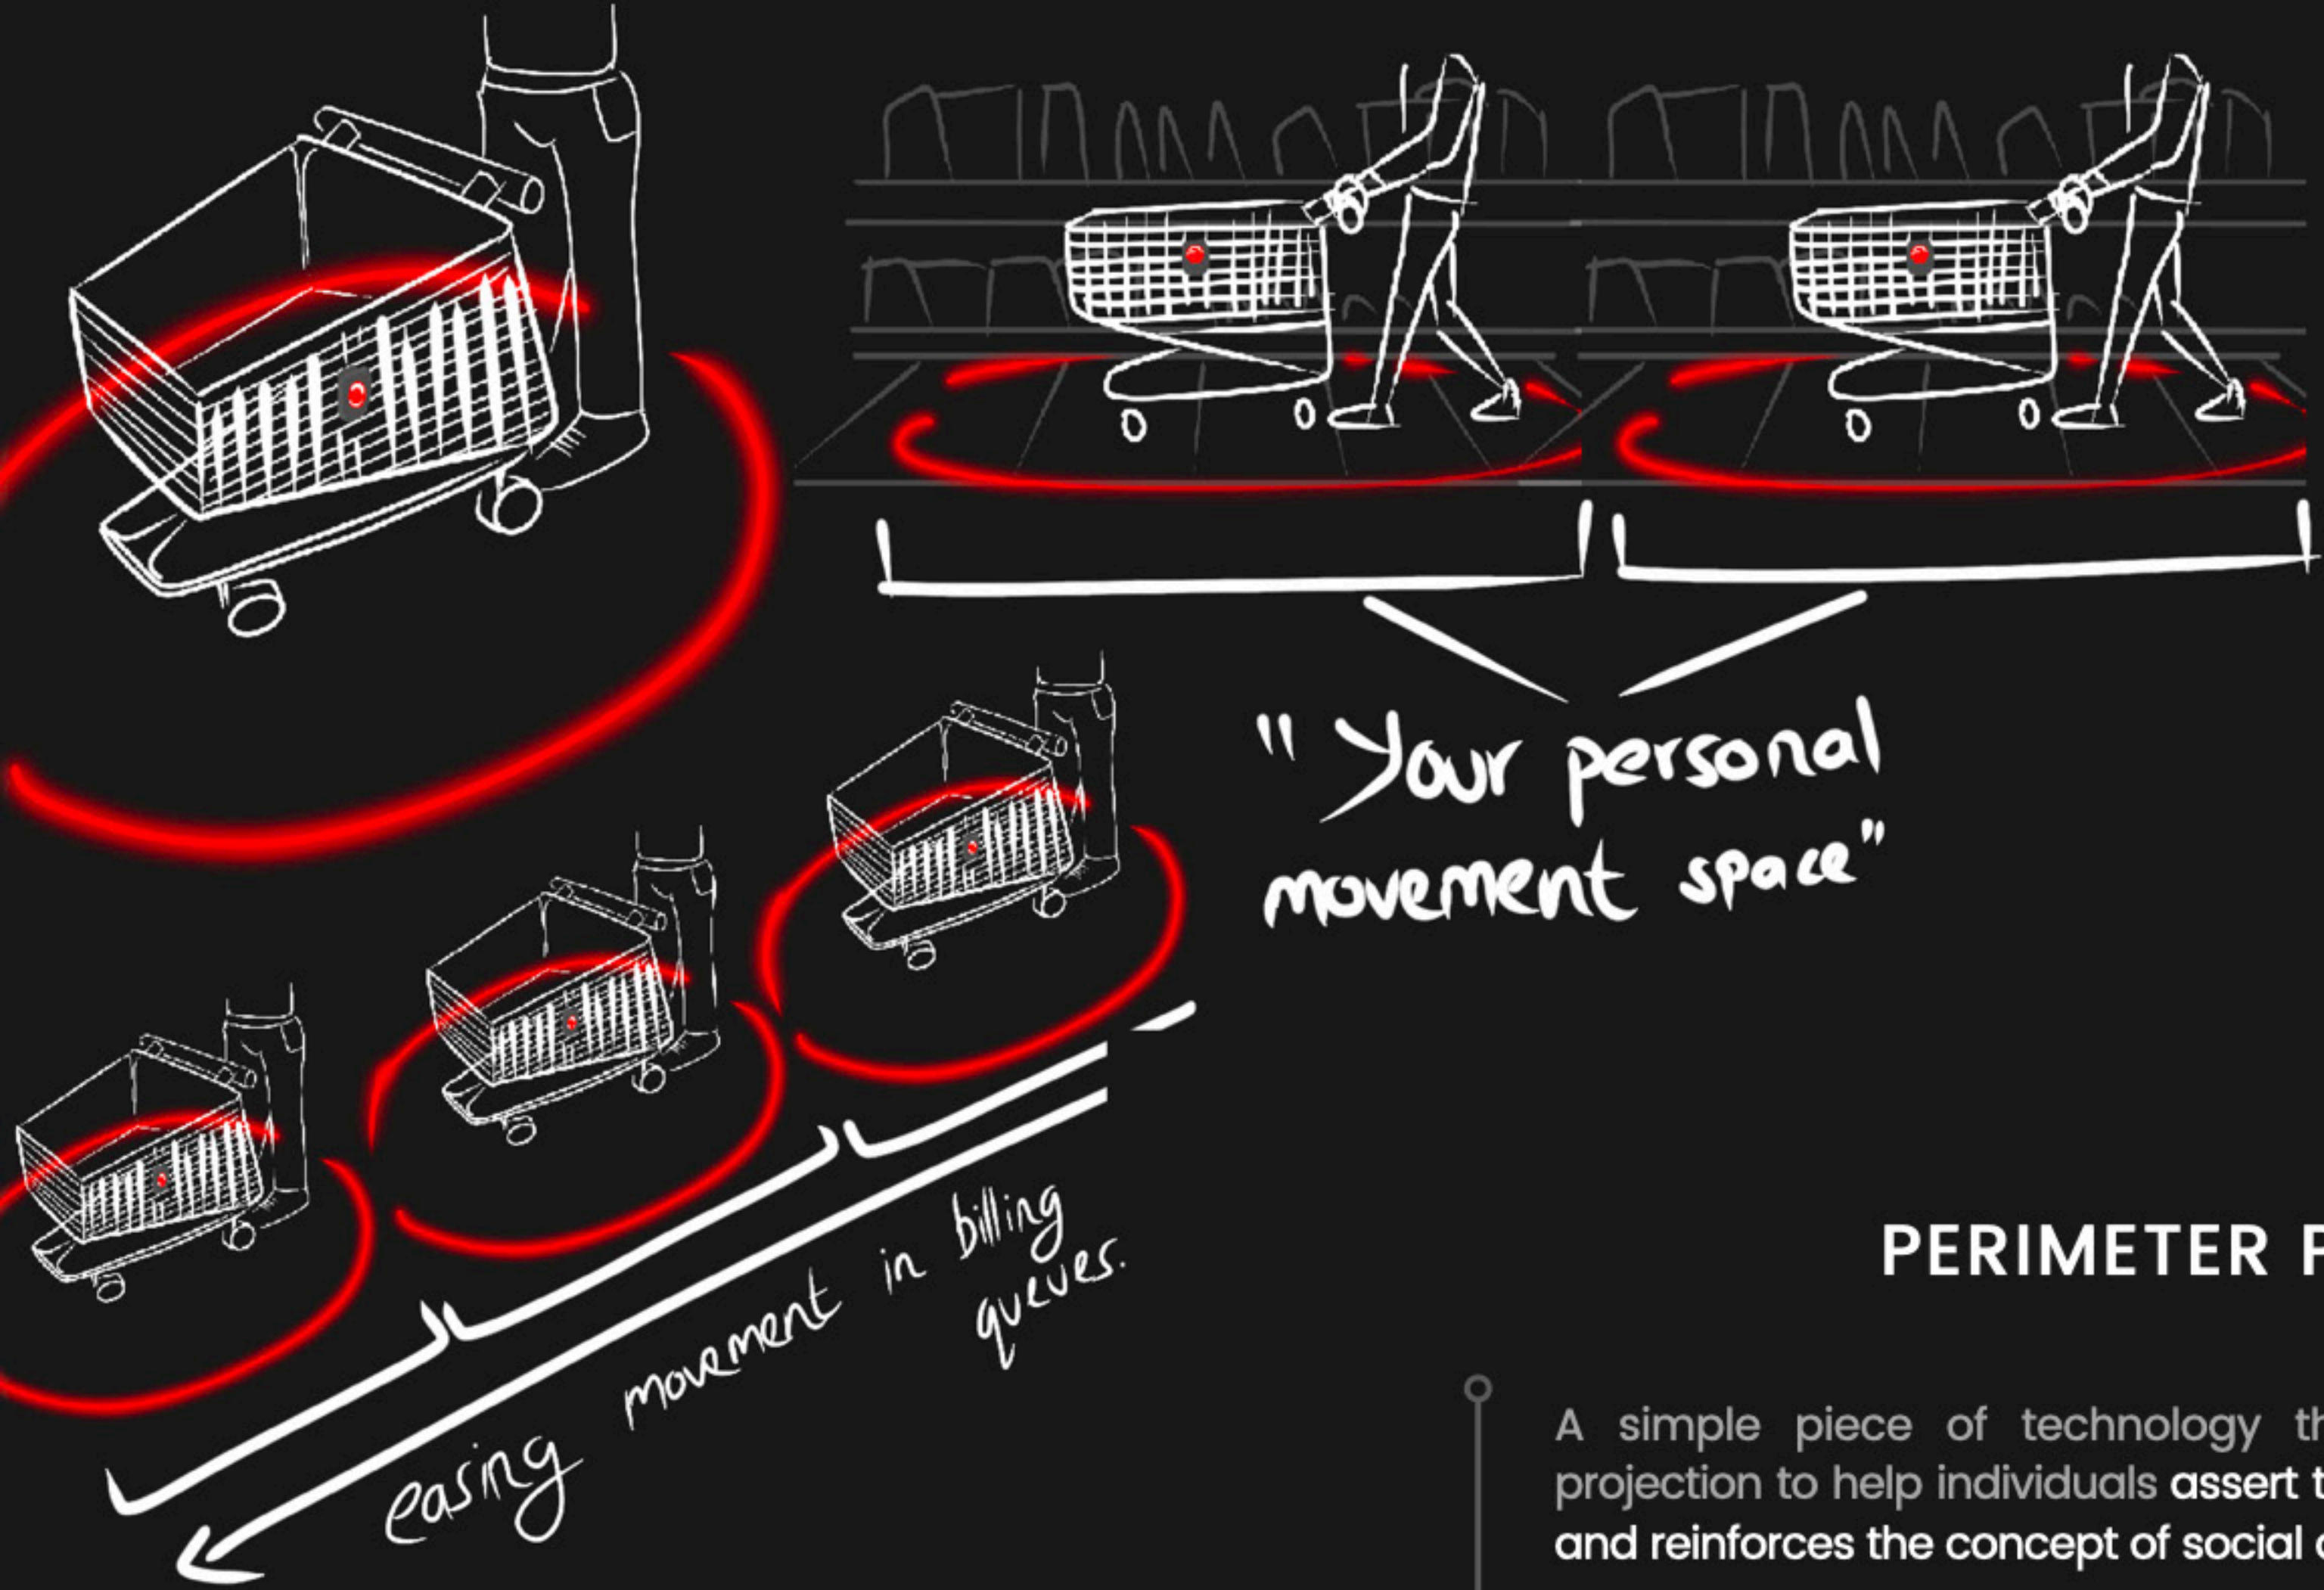

## SOCIAL DISTANCING BELT

Obvious drawback: can work effectively only in dimly lit scenarios.

Instead think of it as a opportunity, to ensure that social distancing happens effectively in closed spaces, like airport, metro station, malls, supermarket etc.

Another emergency use case would be to help let a quarantine patient know those around him that he is suspect case, but he has stepped out due to absolute emergency

Deployable PPE for crowded spaces that creates a ring around the user so as to facilitate physical distancing.

Technical PPE concept, called the social distancing belt : an array of light that projects a circle of radius 4 feet around the person to reinforce the idea of social distancing, especially in closed areas like airports, grocery shops etc.

## PERIMETER PROJECTOR

A simple piece of technology that utilises a light projection to help individuals assert their personal space and reinforces the concept of social distancing.

The form of the product is that of a universal clip, which can be attached anywhere the user wants as per their convenience.